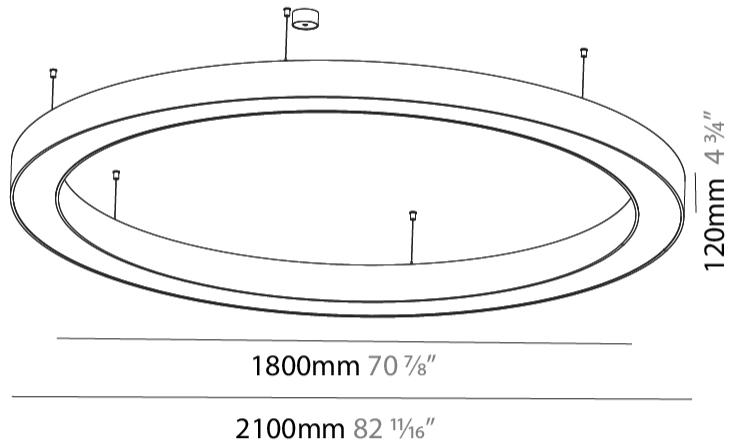

GENERAL

Series: Glorious
Subseries: Glorious 150
Partner: Prolicht
Division: Architectural
Installation: Suspension
Product Type: Pendant
Mounting Location: Ceiling
Light Distribution: Direct

PHYSICAL

Shape: Round
Diameter (mm): 2100
Diameter (in): 82 1/16
Height (mm): 120
Height (in): 4 3/4
Max. Overall Height (mm): 2120
Max. Overall Height (in): 83 7/16
Weight (kg): 25.9
Weight (lbs): 56.98
Diffuser: PMMA - Opal or Micro-Prism
Fixture Finish: [SSR / BKV / CWI / CRY / HAB / UFT / ITA / RUA / FTG / MYG / LOD / PUS / FRO / FUP / KIA / POP / BLS / SPG / MEY / GOH / CHC / COM / ABZ / JAG / OBR / MOS / ROR](#)
Fixture Material: PMMA / Aluminum

ELECTRICAL

Lamp Type: LED (Zhaga Standard)
Input Wattage (W): 102.8
Total Output Wattage (W): 84 / 67.2 (3500K)
Dimming: [0-10V Dimming / Phase Dimming (120Vac Only)](#)
Driver Included: Yes
Driver Location: Integrated
Driver Type: Constant Current
Driver Class: Class 2
Input Voltage (V): 120 - 277
Constant Current (MA): 350 / 700 (3500K)

LED

Color Temperature (°K): [2700 / 3000 / 3500 / 4000](#)
Max. Delivered Lumen (lm): Max 10053
Nominal Lumen (lm): Max 14105
CRI: >90 CRI
Efficiency (%): 65
Lamp Life (hrs): 50000

OPTICAL

RATINGS AND CERTIFICATIONS

Certified By: Certified for North American Standards
IP rating: IP20